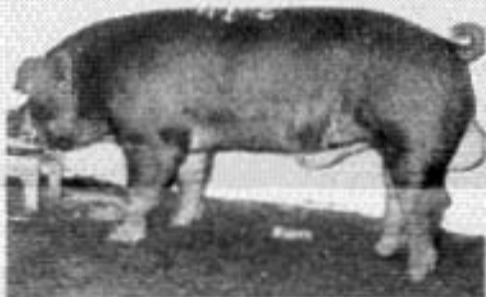

Following 3 Duroc boars will be at SGI until October  
at which time they will be exported to Japan.

**SGI 1113 OUTLOOK 144-1 #30774913**

SDF9 OUTLOOK 2000

Outlook 44-4

Progeny Spec 26-9

SDF9 AG BF SUE 53-6

SDG7 Agile 137-2

SDF8 BF G Sue 63-5

Born: 11-9-90    Teats: 12

Bred by: Stewart Duroc Farm  
Waverly, IA

**ON THE FARM PERFORMANCE**

143 Days to 250 lb, 0.66 BF

Outlook 144-1 was the popular 2nd place Stewart boar from Class 5 at the 1991 World Pork Expo. He is an extra wide based, level designed, heavy structured boar that displays excellent muscle shape down his top, has a big thick rump and a deep full ham. A well-balanced, super sound boar, Outlook 144-1 combines the superior performance and leanness of his outstanding sire, Outlook 2000, with the excellent sow productivity and underline quality of the Agile line of his dam. A problem free, superior performing boar, Outlook 144-1 will generate offspring that will excel in the basics needed for profitable hog production.